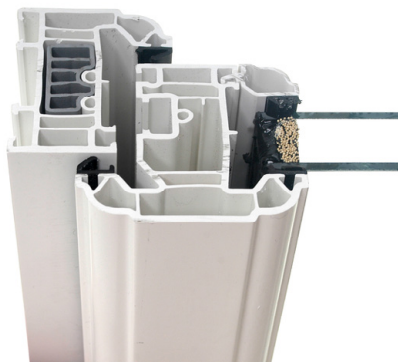

VEKA HALO CASEMENT WINDOWS AND DOORS

KAT UK's System 10 windows feature a chamfered finish, with a clean, streamlined profile resulting in a sleek, contemporary window which resembles the traditional putty finish synonymous with timber windows.

Side hung:
800mm (w) x 1550mm (h)

Fixed light:
3000mm (w) x 3000mm (h)

Chamfered putty line

01625 439666

w: katuk.co.uk | e: enquiries@katuk.co.uk

VEKA RUSTIQUE CASEMENT WINDOWS

Features

- Decorative sculptured finish
- 7 contemporary colours
- Stylish handles in a choice of five finishes
- Multi-point locking system
- Windows are secured on all four sides of the opening sash
- Over-scribed window beads
- 70mm front to back

Options

- Available as a bay window
- Easy clean fire escape hinge
- Single or Double Doors available in the same profile

Maximum Dimensions

- Top hung: 1400mm (w) x 1400mm (h)
- Side hung: 800mm (w) x 1550mm (h)
- Fixed light: 3000mm (w) x 3000mm (h)

Hardware & Accessories

Stylish locking handle available in Chrome, Satin, Black, White or Gold

Sculptured System

Security

Every window is secured by a multi-point locking system, securing points on all four sides of the opening sash.