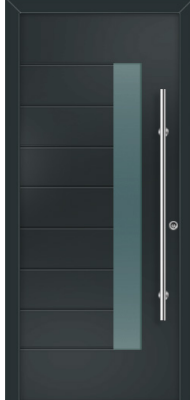

KASTLE LUXE ALUMINIUM ENTRANCE DOORS QUOTE/ORDER FORM

TRADE
SEPTEMBER 2023

Pick Your External Design (All models are plain internally)

MD 1142