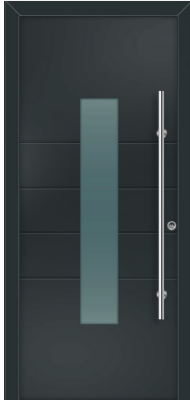

KASTLE LUXE ALUMINIUM ENTRANCE DOORS QUOTE/ORDER FORM

TRADE
SEPTEMBER 2023

Pick Your External Design (All models are plain internally)

MD 1155