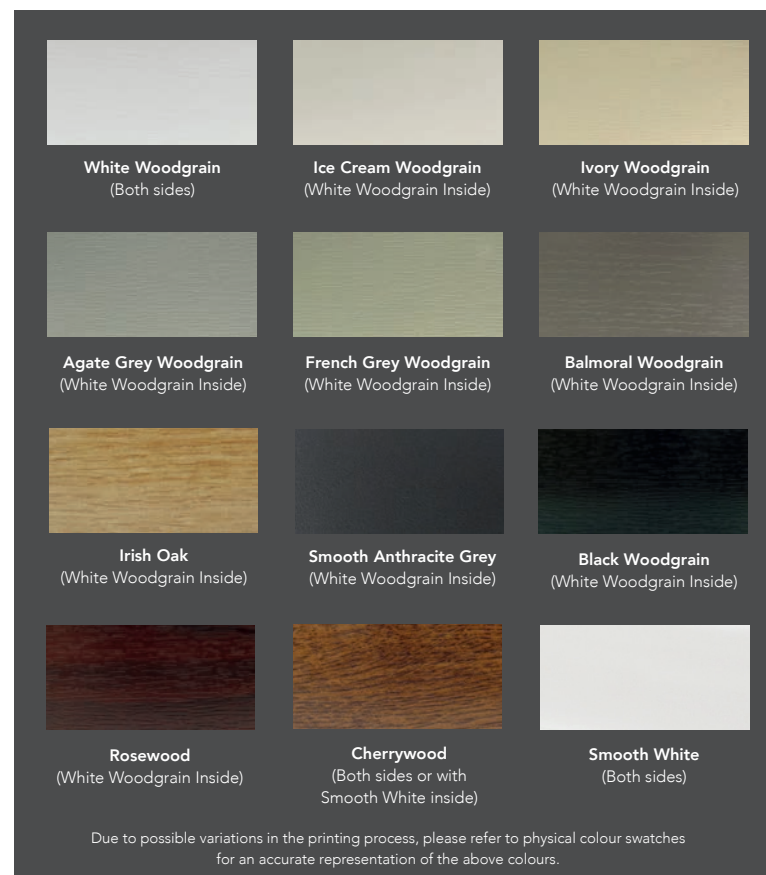

Equally, all options include dummy sashes on any fixed windows, providing a balanced appearance and equal sight lines between your chosen configuration of fixed and opening windows. All options are also available in a range of colours, with Georgian bar detailing and a choice of elegant furniture.

This however is where the similarities end and the clear distinction between the three sash options becomes apparent. Whilst the rebated sash lips over the outer frame giving a picture frame effect, the flush sash sits in line with the outer frame offering a slimmer appearance. You then have the luxury option of our fully mechanical window, with scribed and milled butt joints to the outer frame and sash for a truly authentic timber look.

Flush Casements

- Huge range of colour finishes to choose from
- Choice of three handle designs: Monkey tail, Teardrop or Push Button Locking
- White woodgrain finish on the inside of your windows
- For a balanced appearance, all fixed windows are fitted with dummy sashes
- Flush sash sits in line with the outer frame – offering a slimmer appearance
- Welded joints on both the outer frame and flush sash
- Secured by a multi-point locking system
- Low maintenance.

Options

- Mechanical timber joint
- Bevelled putty line Georgian bars.