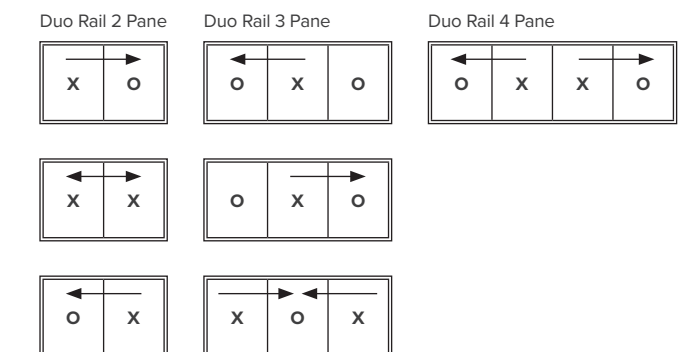

Patio doors opening configurations:

No.1 Worldwide

The VEKA UK Group