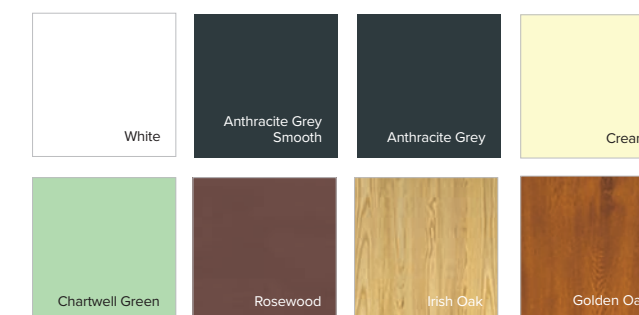

Standard colour options

Other colours are available on request.

- Severe weather tested – BS6375
- Air - 600 Pascals. Water – 300 Pascals. Wind – 1600 Pascals.

Patio doors opening configurations:

No.1 Worldwide