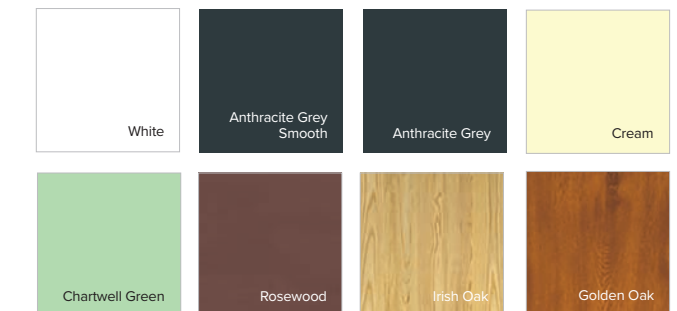

Standard colour options

Other colours are available on request.

- Severe weather tested - BS6375
- Air - 600 Pascals. Water - 300 Pascals. Wind - 1600 Pascals.