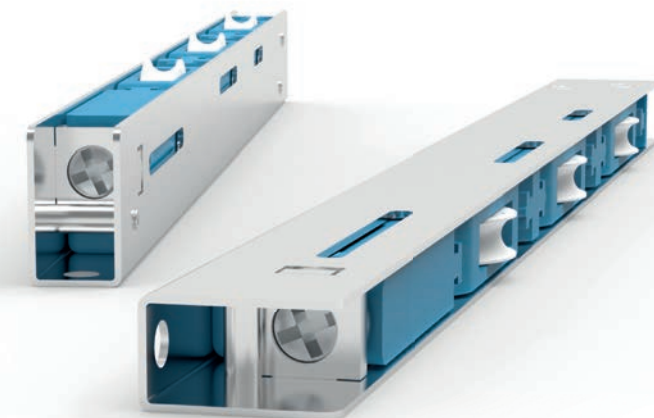

Additional features

- A 3 Star Kitemarked lock cylinder is standard
- Night ventilation option in either 30mm or 45mm add-on
- Special midrail to accommodate a letterbox
- uPVC is 100% recyclable.