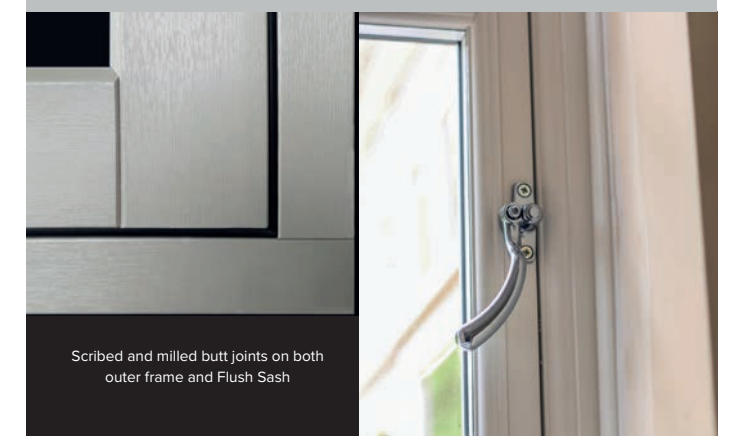

Scribed and milled butt joints on both outer frame and Flush Sash