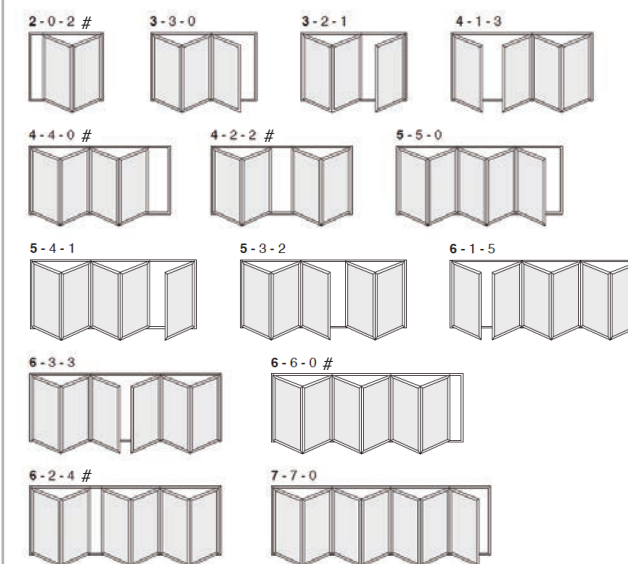

Opening configurations

There are many configuration options, the most popular of which are shown here. All designs are available as inward or outward opening.

- Minimum overall width – 1200mm. Maximum overall width – 6000mm
 - Minimum door height – 1000mm. Maximum door height – 2300mm
 - Minimum door width – 600mm. Maximum door width – 900mm
- # Does not have a traffic door and cannot be opened from outside