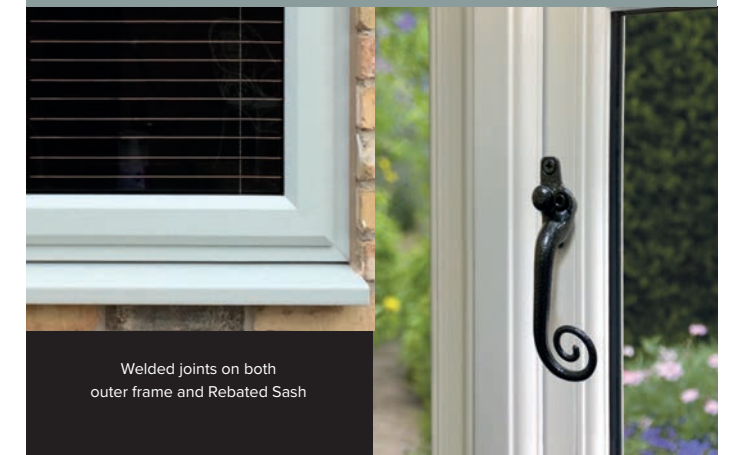

Flush Casements

- Huge range of colour finishes to choose from
- Choice of three handle designs: Monkey tail, Teardrop or Push Button Locking
- White woodgrain finish on the inside of your windows
- For a balanced appearance, all fixed windows are fitted with dummy sashes
- Flush sash sits in line with the outer frame – offering a slimmer appearance
- Welded joints on both the outer frame and flush sash
- Secured by a multi-point locking system
- Low maintenance.

Options

- Mechanical timber joint
- Bevelled putty line Georgian bars.

Rebated Sash Welded

Showing bevelled putty lines externally offering the picture frame effect and an elegant White Woodgrain ovolo sculptured finish inside.