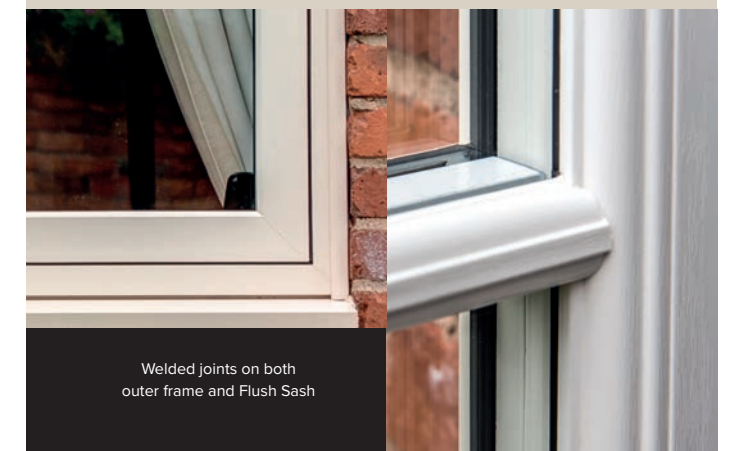

Flush Casements

- Huge range of colour finishes to choose from
- Choice of three handle designs: Monkey tail, Teardrop or Push Button Locking
- White woodgrain finish on the inside of your windows
- For a balanced appearance, all fixed windows are fitted with dummy sashes
- Flush sash sits in line with the outer frame – offering a slimmer appearance
- Welded joints on both the outer frame and flush sash
- Secured by a multi-point locking system
- Low maintenance.

Options

- Mechanical timber joint
- Bevelled putty line Georgian bars.

Rebated Sash Welded

Showing bevelled putty lines externally offering the picture frame effect and an elegant White Woodgrain ovolo sculptured finish inside.

Welded joints on both outer frame and Rebated Sash

Flush Sash Welded

Showing optional bevelled putty line Georgian Bars. The Flush Sash remains in line with the outer frame externally. White Woodgrain ovolo sculptured finish inside.