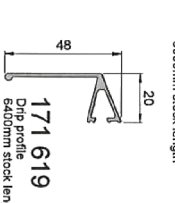

Interlock profiles

Isolator profiles

Glazing gaskets

A SUPERIOR ANIMAL ALTOGETHER.