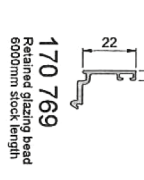

Interlock profiles

Isolator profiles

Glazing gaskets