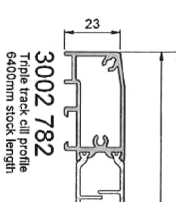

Interlock profiles

Isolator profiles

Glazing gaskets

A SUPERIOR ANIMAL ALTOGETHER.