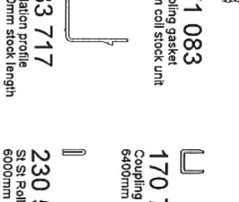

AA4110 Slide & Lift/slide profiles and accessories.

Sliding sash profiles