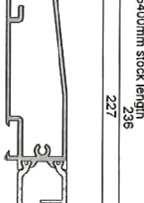

Interlock profiles

Isolator profiles

Glazing gaskets