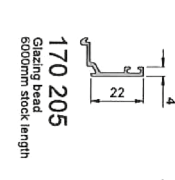

Interlock profiles

Isolator profiles

Glazing gaskets