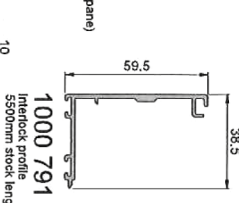

AA4110 Slide & Lift/slide profiles and accessories.

Sliding sash profiles