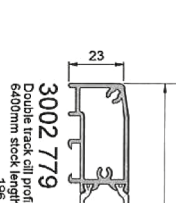

Interlock profiles

Isolator profiles

Glazing gaskets

A SUPERIOR ANIMAL ALTOGETHER.