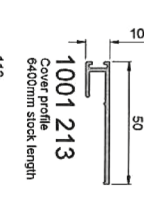

Interlock profiles

Isolator profiles

Glazing gaskets