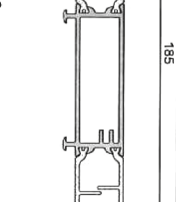

Interlock profiles

Isolator profiles

Glazing gaskets

A SUPERIOR ANIMAL ALTOGETHER.