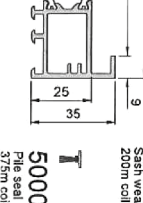

Interlock profiles

Isolator profiles

Glazing gaskets