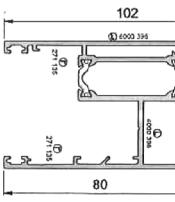

Interlock profiles

Isolator profiles

Glazing gaskets

A SUPERIOR ANIMAL ALTOGETHER.