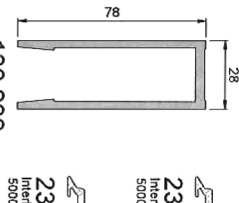

AA4110 Slide & Lift/slide profiles and accessories.

Sliding sash profiles