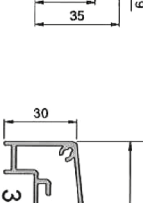

Interlock profiles

Isolator profiles

Glazing gaskets