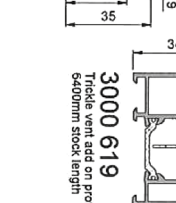

Interlock profiles

Isolator profiles

Glazing gaskets

A SUPERIOR ANIMAL ALTOGETHER.