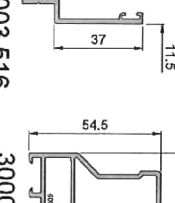

Interlock profiles

Isolator profiles

Glazing gaskets

A SUPERIOR ANIMAL ALTOGETHER.