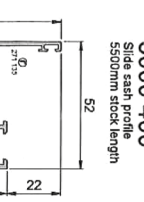

Interlock profiles

Isolator profiles

Glazing gaskets