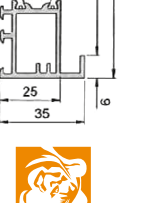

Interlock profiles

Isolator profiles

Glazing gaskets