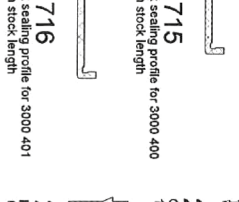

AA4110 Slide & Lift/slide profiles and accessories.

Sliding sash profiles