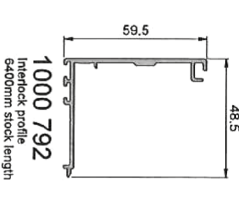

AA4110 Slide & Lift/slide profiles and accessories.

Sliding sash profiles