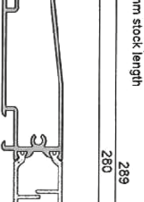

Interlock profiles

Isolator profiles

Glazing gaskets