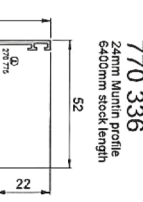

Interlock profiles

Isolator profiles

Glazing gaskets