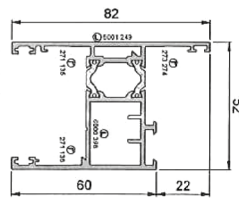

AA4110 Slide & Lift/slide profiles and accessories.

Sliding sash profiles