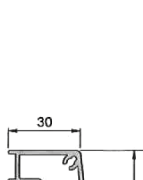

Interlock profiles

Isolator profiles

Glazing gaskets