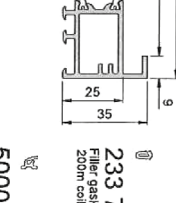

Interlock profiles

Isolator profiles

Glazing gaskets

A SUPERIOR ANIMAL ALTOGETHER.