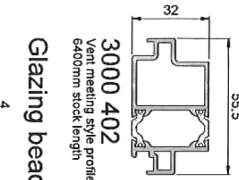

AA4110 Slide & Lift/slide profiles and accessories.

Sliding sash profiles