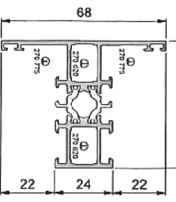

Interlock profiles

Isolator profiles

Glazing gaskets

A SUPERIOR ANIMAL ALTOGETHER.