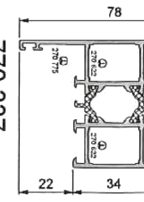

Interlock profiles

Isolator profiles

Glazing gaskets