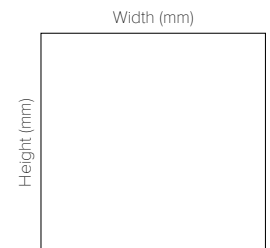

Total Width (mm) including add-ons
Total Height (mm) including add-ons and cill

Please Draw Door If Side Or Top Lights Required

Total Width (mm) including add-ons
Total Height (mm) including add-ons and cill

Door design – please tick

ALUMINIUM ENTRANCE DOOR QUOTE/ORDER FORM

TRADE
ORDER FORM
MAY 2017
V3.MAY17.JR

Features And Benefits

- 9 contemporary designs
- RAL 7016 Anthracite Grey
- U-value 1.2 W/m²K
- Double glazed unit with satin obscured glass (where glazed)
- Inward opening is standard
- Max outerframe width 996mm, height 2216mm
- Side panels and top lights available
- 10 year guarantee
- 3 star diamond security cylinder with Kitemark
- Sobinco 5 point locking hook lock
- 45mm standard threshold – severe weather rated
- 24mm low threshold – no weather rating
- 94mm, 149mm, or 173mm cill