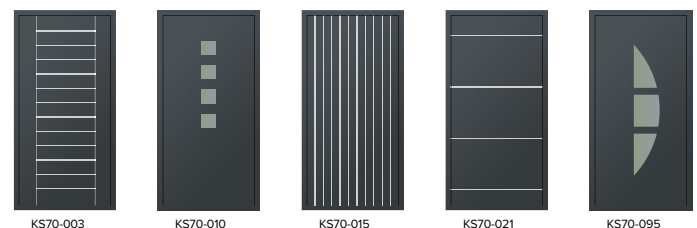

Door design – please tick

ALUMINIUM ENTRANCE DOOR QUOTE/ORDER FORM

TRADE
ORDER FORM
MAY 2017
V3.MAY17.JR

Features And Benefits

- 9 contemporary designs
- RAL 7016 Anthracite Grey
- U-value 1.2 W/m²K
- Double glazed unit with satin obscured glass (where glazed)
- Inward opening is standard
- Max outerframe width 996mm, height 2216mm
- Side panels and top lights available
- 10 year guarantee
- 3 star diamond security cylinder with Kitemark
- Sobinco 5 point locking hook lock
- 45mm standard threshold – severe weather rated
- 24mm low threshold – no weather rating
- 94mm, 149mm, or 173mm cill