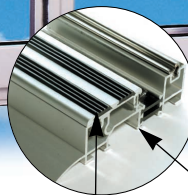

Substantial stainless steel Keep Plate bespoke fittings for KAT Patio Doors

The fixed sash is mechanically secured to the outer frame for extra security

Chamfered or ovolo bead for 28mm double glazing

Room divider option (gold or silver - not weathered)

Durable stainless steel track and tandem rollers with 7mm of adjustment

Draught stop tray (on internal sliders) complete with weatherseal

Anti-slip inserts fitted to threshold as standard

Weathered low threshold option (gold or silver)

Glazing Bars

Decorative glazing bars are available either within the glass (glazed in) or, for the full georgian effect, can be applied to both sides of the double glazed unit (authentic).

Style

Most window styles can be produced or replicated including arched head frames and bay windows.