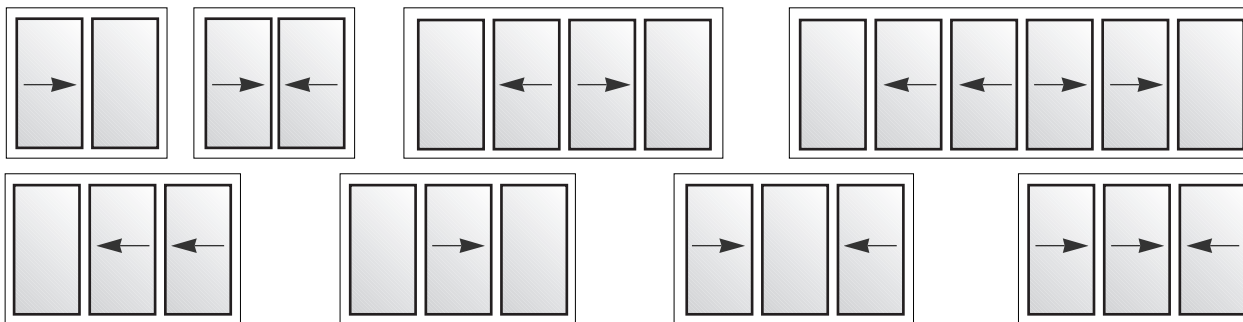

PURRFECT PATIO DOORS

alu.KAT5000 PATIO

ALUMINIUM PATIO DOORS

YOUR CONTACT DETAILS

Company name _____

Address _____

_____

Postcode _____

Telephone _____ Fax _____

Date _____

Order No. _____ Your Reference _____

Site Contact _____

Delivery Address _____

_____

Postcode _____

Telephone _____ Fax _____

Ordered by _____

PLEASE TICK WHICH DELIVERY OPTION YOU PREFER

☐ Fully assembled with outer frame joints sealed with silicon

☐ Outer frame sealed but sashes separate   ☐ Kit form

SINGLE COLOUR

☐ Standard colour White RAL 9010 gloss finish

☐ OTHER RAL No. . . . .

DUAL COLOUR Internal RAL . . . . . External RAL . . . . .

FRAME WIDTH (mm) . . . . .

FRAME HEIGHT (mm) . . . . .

Note: you must allow 10mm tolerance between your frame size and your opening size.

Sliding Panel: (internal standard). Tick box for External Slider ☐

DRAINAGE REQUIRED

☐ Yes   ☐ No

CILL requirements included in overall frame height:

☐ 150mm   ☐ 190mm   ☐ No cill required

HANDLES

☐ White   ☐ Black   ☐ Silver

MIDRAIL ☐ Yes

MIDRAIL HEIGHT from base of frame (mm) . . . . .

28mm glazing as standard. Other glazing options available.

STANDARD CONFIGURATIONS

Please indicate below, fixed panel/s and direction of travel, when **VIEWED FROM OUTSIDE**. X = Slider   O = Fixed Panel