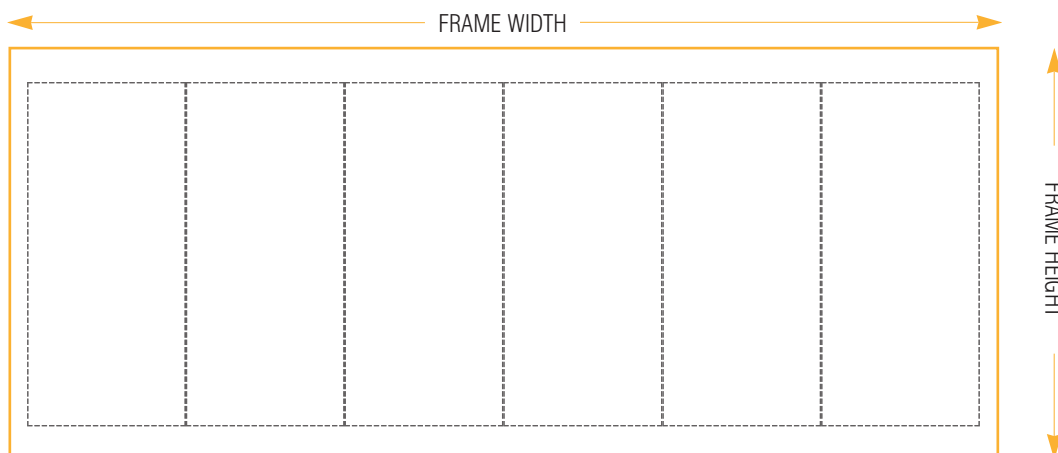

CILL requirements included in overall frame height:

150mm 190mm No cill required

HANDLES

White Black Silver

MIDRAIL Yes

MIDRAIL HEIGHT from base of frame (mm)

28mm glazing as standard. Other glazing options available.

STANDARD CONFIGURATIONS

Please indicate below, fixed panel/s and direction of travel, when **VIEWED FROM OUTSIDE**. X = Slider O = Fixed Panel

QUOTE REQUEST / ORDER FORM

JUNE 2008

alu.KAT 5000 PATIO